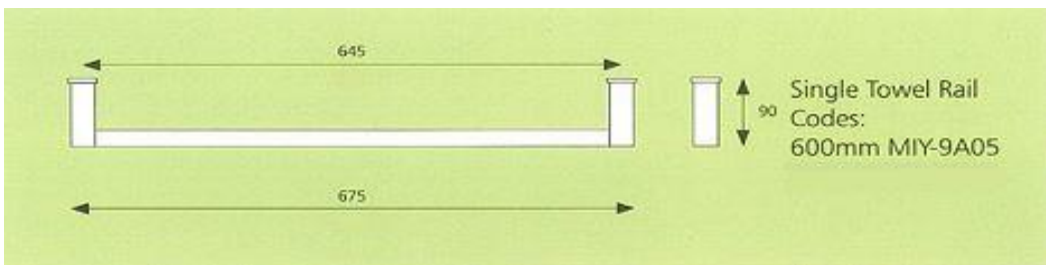

Specifications Miya Accessories

Features

Material: Alloy/Brass
Brass Rail
Finish: Chrome

Miya Single Towel Rail

Code: MIY-9A05 – 600mm

5 Year Warranty on Manufacturing or Material Faults – Domestic installations only
Alexander Mfg reserves the right to change specifications without prior notice