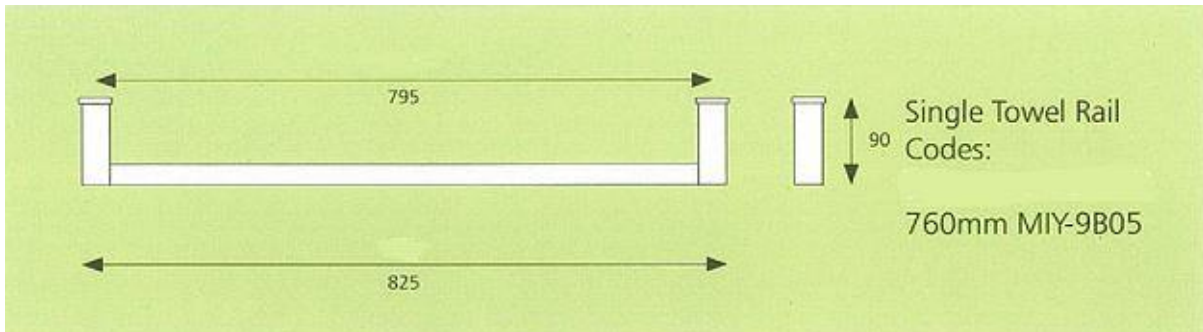

Specifications Miya Accessories

Features

Material: Alloy/Brass
Brass Rail
Finish: Chrome

Miya Single Towel Rails

Code: MIY-9B05 – 760mm

5 Year Warranty on Manufacturing or Material Faults – Domestic installations only
Alexander Mfg reserves the right to change specifications without prior notice