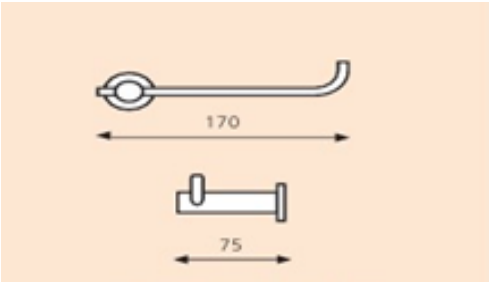

**Specifications Synergy Accessories**

<b><u>Features</u></b>	
Material:	Solid Brass
Finish:	Chrome Plated

<b><u>Synergy Toilet Roll Holder</u></b>	
Code:	SYN-9E05

**5 Year Warranty on Manufacturing or Material Faults** – Domestic installations only  
Alexander Mfg reserves the right to change specifications without prior notice