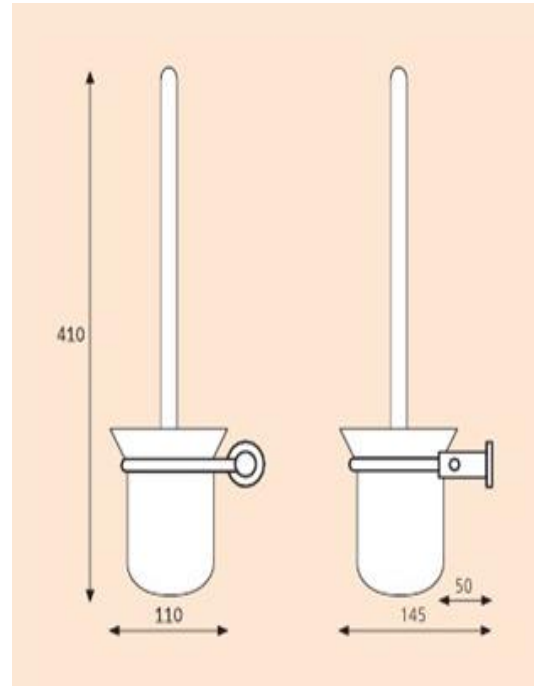

Specifications Synergy Accessories

<u>Features</u>	
Material:	Solid Brass
Finish:	Chrome Plated
	Ceramic Bowl

<u>Synergy Toilet Brush Holder</u>	
Code:	SYN-9U05

5 Year Warranty on Manufacturing or Material Faults – Domestic installations only
Alexander Mfg reserves the right to change specifications without prior notice