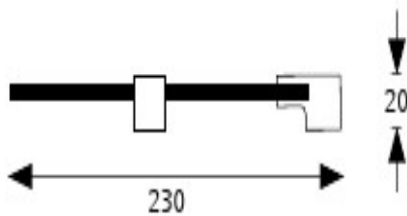

Specifications Bellino Accessories

Features

Material: Alloy
Finish: Chrome
Tempered Glass

Bellino Corner Glass Shelf

Code: BEL-9105

5 Year Warranty on Manufacturing or Material Faults – Domestic installations only
Alexander Mfg reserves the right to change specifications without prior notice