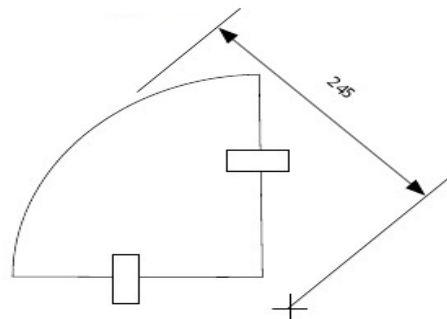

Specifications Bellino Accessories

Features

Material: Alloy
Finish: Chrome
Tempered Glass

Bellino Corner Glass Shelf

Code: BEL-9105

5 Year Warranty on Manufacturing or Material Faults – Domestic installations only
Alexander Mfg reserves the right to change specifications without prior notice