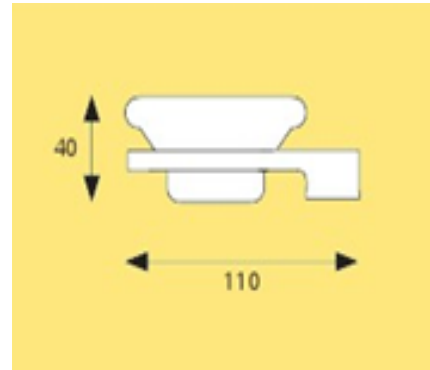

Specifications Bellino Accessories

Features

Material: Alloy

Finish: Chrome

Frosted Glass

Bellino Soap Dish

Code: BEL-9G05