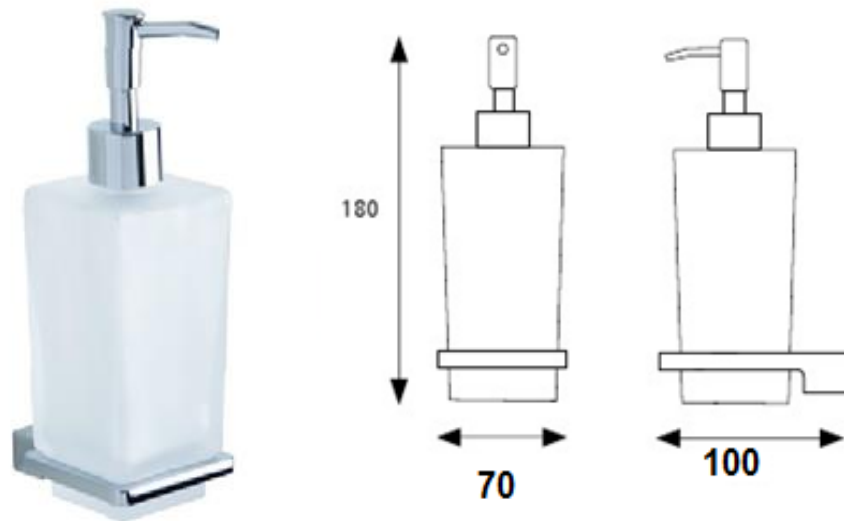

Specifications Bellino Accessories

Features

Material: Alloy
Finish: Chrome
Frosted Glass

Bellino Soap Dispenser

Code: BEL-9L05