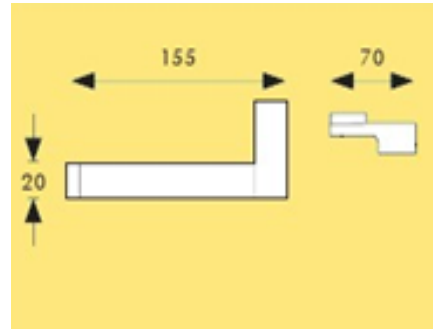

**Specifications Bellino Accessories**

**Features**

Material: Alloy  
Finish: Chrome

**Bellino Toilet Roll Holder**

Code: BEL-9E05