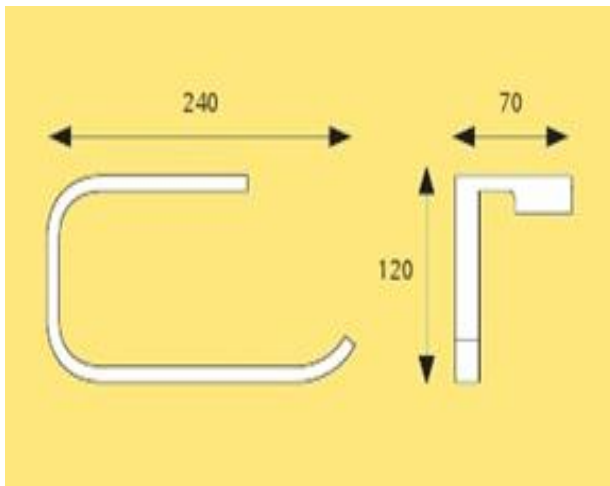

Specifications Bellino Accessories

Features

Material: Alloy
Finish: Chrome

Bellino Towel Stirrup

Code: BEL-9K05