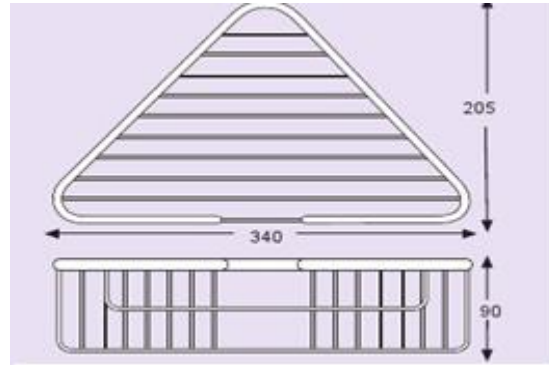

Specifications Comm Accessories

Features

Material: Brass

Finish: Chrome Plated

Stainless Steel Screws

With chrome covers

Comm Corner Caddies

Code: COM-9F05 - Large