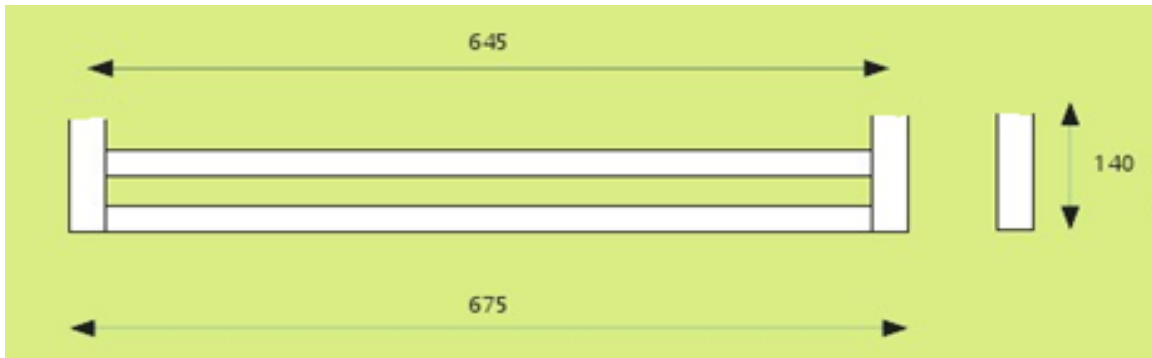

Specifications Miya Accessories

Features

Material: Alloy
Brass Rail
Finish: Chrome

Miya Double Towel Rail

Code: MIY-9C05 – 600mm