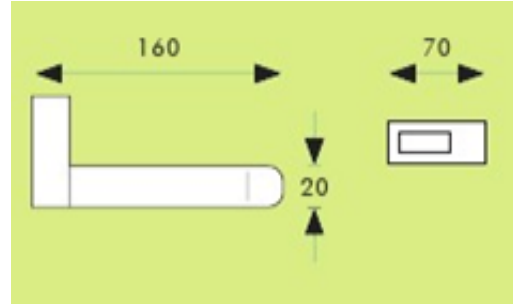

Specifications Miya Accessories

Features

Material: Alloy/Brass

Finish: Chrome

Miya Toilet Roll Holder

Code: MIY-9E05