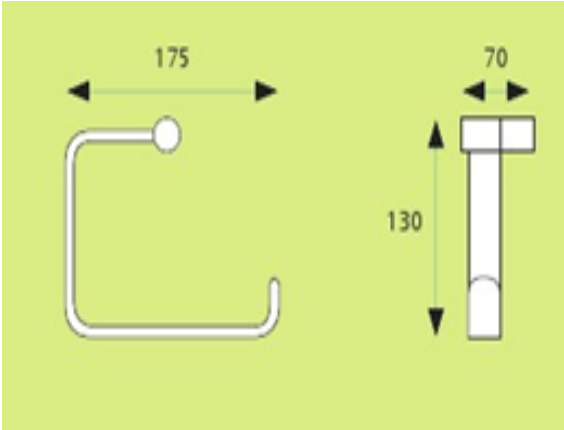

Specifications Miya Accessories

<u>Features</u>	
Material:	Alloy/Brass
Finish:	Chrome

<u>Miya Towel Stirrup</u>	
Code:	MIY-9K05