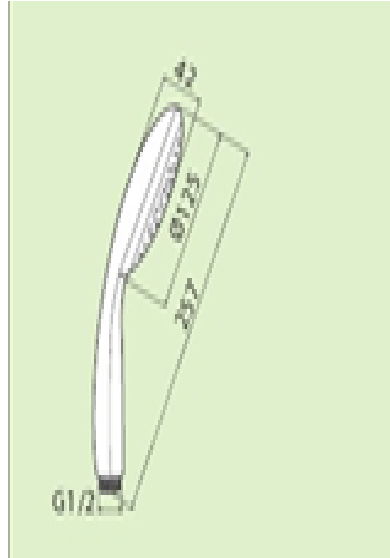

Specifications Coda Shower Hand Piece

Features

Water efficiency tested to AS/NZS6400 standards

Wels rating 3 stars: 8.0L/min High pressure

 8.0L/min Low pressure

Coda Shower Hand Piece

Code: SHO-5B03 - Coda 1 function shower hand piece