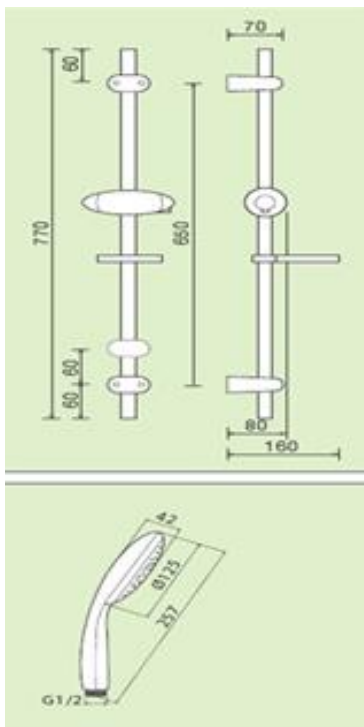

Specifications Coda Shower Set 1 Function

Coda Shower Set

Code: SHO-8A05 – Coda 1 function shower set

Features

Adjustable brackets on shower set

304 Stainless Steel hose

Brass elbow connector

Soap Dish included

Water efficiency tested to AS/NZS6400 standards

Wels rating 3 stars: 8.0L/min High pressure

8.0L/min Low pressure

3 Year Warranty on Manufacturing or Material Faults – Domestic installations only
Alexander Mfg reserves the right to change specifications without prior notice