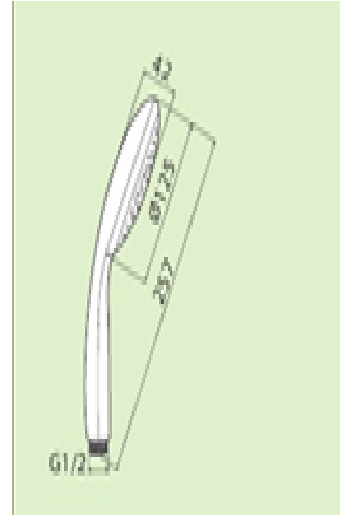

Specifications Coda Shower Hand Piece

Features

Water efficiency tested to AS/NZS6400 standards

Wels rating 3 stars: 7.5L/min High pressure

Coda Shower Hand Piece

Code: SHO-5B04 – Coda 5 function shower hand piece