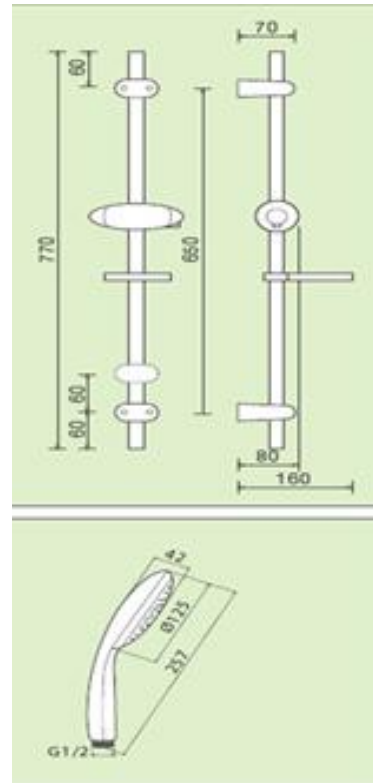

Specifications Coda Shower Set 5 Function

Features

Adjustable brackets on shower set

304 Stainless Steel hose

Brass elbow connector

Soap Dish included

Water efficiency tested to AS/NZS6400 standards

Wels rating 3 stars: 7.5L/min High pressure

Coda Shower Set

Code: SHO-8B05 – Coda 5 function shower set