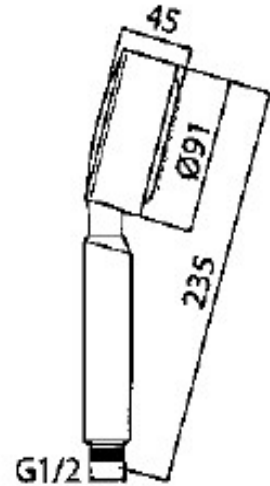

## Specifications Luna LED Shower Hand Piece

### Features

Face changes colour as the temperature changes

Blue – cold

Green – warm

Red - hot

No batteries required

Water efficiency tested to AS/NZS6400 standards

Wels rating 3 stars: 7.5L/min High pressure

### Luna LED 1 Function Shower Hand Piece

Code: SHO-5C01