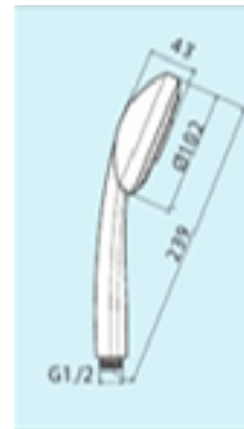

Specifications Pano² Shower Set/ Synergy 1 Function

Features

Square Design

304 Stainless Steel hose

Brass elbow connector

Water efficiency tested to AS/NZS6400 standards

Wels rating 3 stars: 7.0L/min High pressure

6.0L/min Low pressure

Pano² Shower Set/Synergy

Code: SHO-8C08 – Pano² Slide Shower

with Synergy 1 function shower hand piece

3 Year Warranty on Manufacturing or Material Faults – Domestic installations only
Alexander Mfg reserves the right to change specifications without prior notice