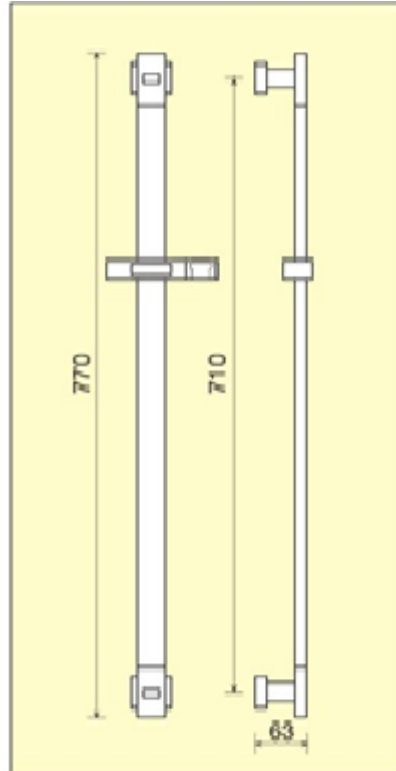

Specifications Pano² Shower Set/ Synergy 1 Function

Features

Square Design

304 Stainless Steel hose

Brass elbow connector

Water efficiency tested to AS/NZS6400 standards

Wels rating 3 stars: 7.0L/min High pressure

6.0L/min Low pressure

Pano² Shower Set/Synergy

Code: SHO-8C08 – Pano² Slide Shower

with Synergy 1 function shower hand piece

3 Year Warranty on Manufacturing or Material Faults – Domestic installations only
Alexander Mfg reserves the right to change specifications without prior notice