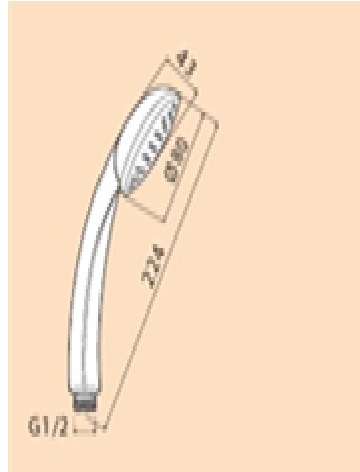

Specifications Sirio Shower Hand Piece

Sirio Shower Hand Piece

Code: SHO-5B02: Sirio 4 function shower hand piece

Features

Water efficiency tested to AS/NZS6400 standards

Wels rating 3 stars: 8.5L/min High pressure