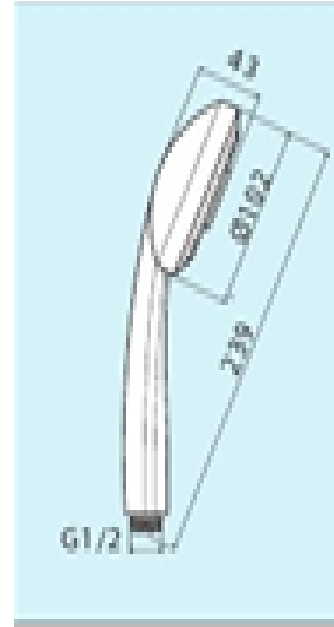

Specifications Synergy Shower Hand Piece

Features

Water efficiency tested to AS/NZS6400 standards

Wels rating 3 stars: 8.0L/min High pressure

Synergy Shower Hand Piece

Code: SHO-5C05: Synergy 5 function shower hand piece