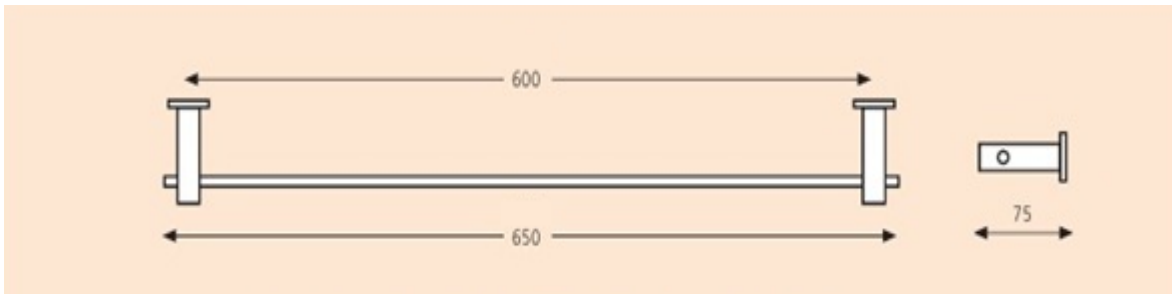

Specifications Synergy Accessories

Features

Material: Solid Brass
Finish: Chrome Plated

Synergy Single Towel Rail

Code: SYN-9A05 – 600mm

5 Year Warranty on Manufacturing or Material Faults – Domestic installations only
Alexander Mfg reserves the right to change specifications without prior notice