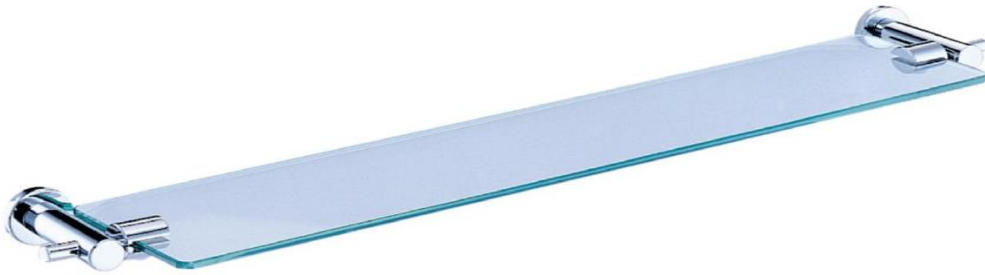

Specifications Synergy Accessories

Features

Material: Solid Brass
Finish: Chrome Plated
Clear Glass Shelf

Synergy Glass Shelf

Code: SYN-9J05

5 Year Warranty on Manufacturing or Material Faults – Domestic installations only
Alexander Mfg reserves the right to change specifications without prior notice