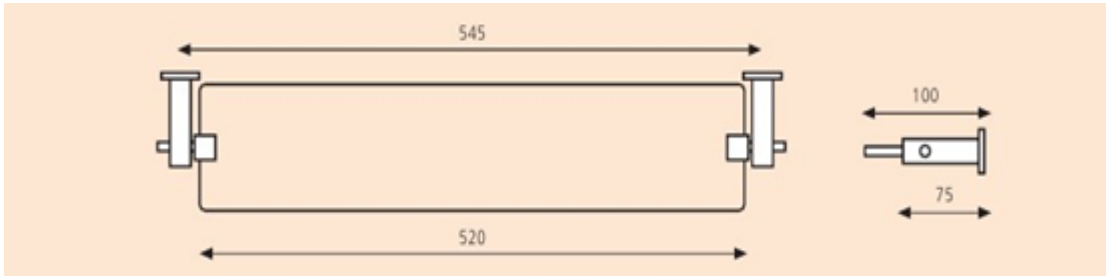

Specifications Synergy Accessories

Features

Material: Solid Brass
Finish: Chrome Plated
Clear Glass Shelf

Synergy Glass Shelf

Code: SYN-9J05

5 Year Warranty on Manufacturing or Material Faults – Domestic installations only
Alexander Mfg reserves the right to change specifications without prior notice