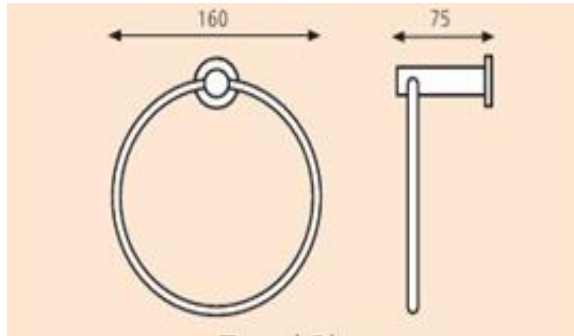

Specifications Synergy Accessories

Features

Material: Brass
Finish: Chrome Plated
Ring diameter 160mm

Synergy Towel Ring

Code: SYN-9K05