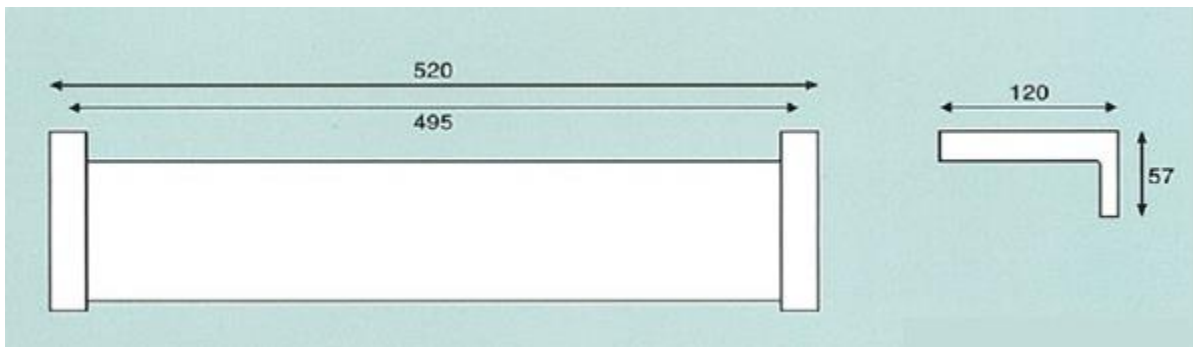

Specifications Tetris Accessories

Features

Material : Alloy Brackets
Finish: Chrome Plated
Tempered Glass Shelf

Tetris Glass Shelf

Code: TET-9J05 – 520mm

5 Year Warranty on Manufacturing or Material Faults – Domestic installations only
Alexander Mfg reserves the right to change specifications without prior notice