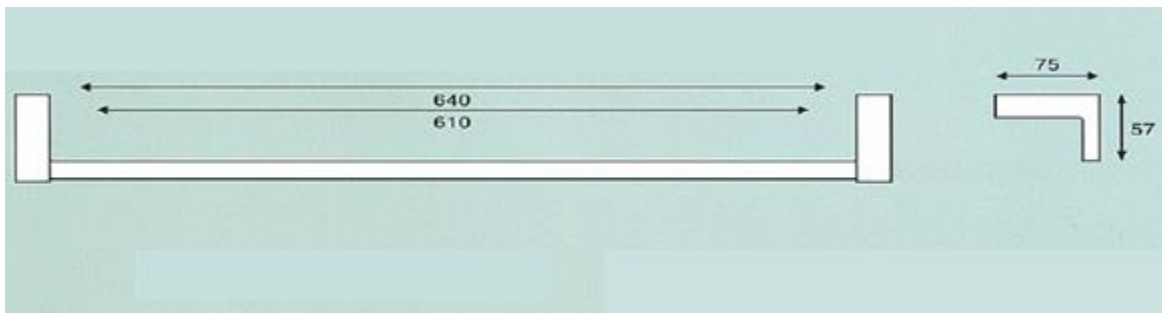

Specifications Tetris Accessories

Features

Material : Alloy Brackets
Brass Rail
Finish: Chrome Plated

Tetris Single Towel Rails

Code: TET-9A05 – 600mm

5 Year Warranty on Manufacturing or Material Faults – Domestic installations only
Alexander Mfg reserves the right to change specifications without prior notice