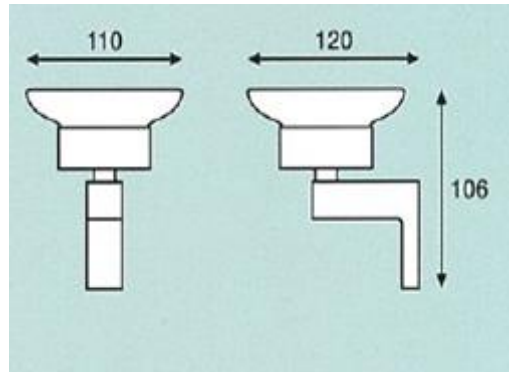

Specifications Tetris Accessories

Features

Material : Alloy Brackets
Finish: Chrome Plated
Frosted Glass Dish

Tetris Soap Dish

Code: TET-9G05