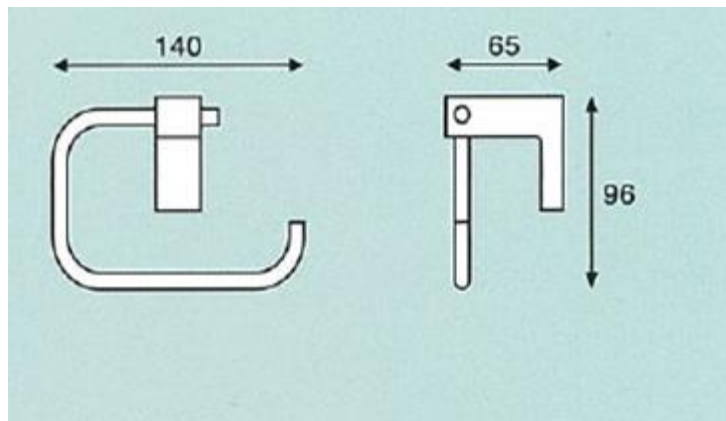

Specifications Tetris Accessories

Features

Material : Alloy Brackets
Brass Rail
Finish: Chrome Plated

Tetris Toilet Roll Holder

Code: TET-9E05

5 Year Warranty on Manufacturing or Material Faults – Domestic installations only
Alexander Mfg reserves the right to change specifications without prior notice