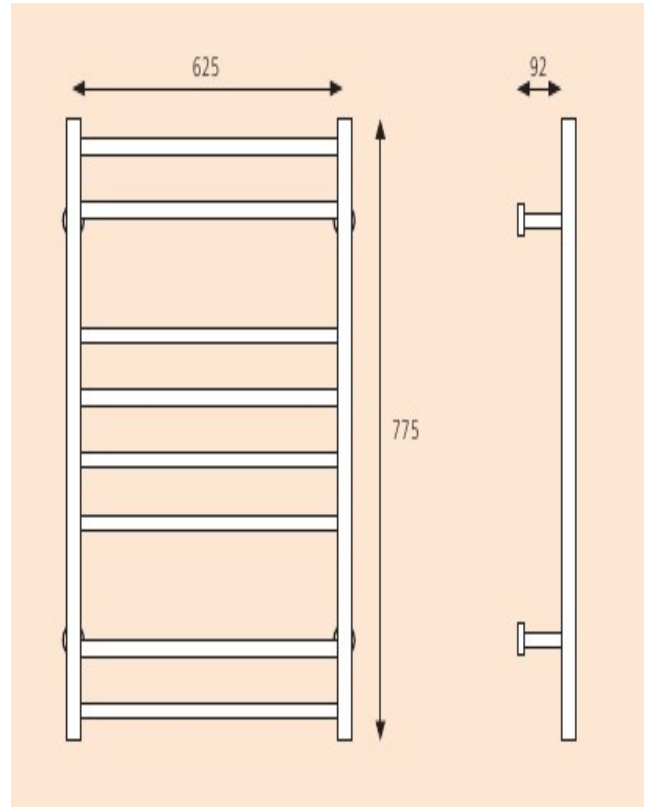

Specifications Synergy 8 Bar Large

Synergy Towel Ladder

Code: LAD-9B01 – Unheated

LAD-9B05L – Heated Left Wiring

LAD-9B05R – Heated Right Wiring

Measurements

655w x 775H x 92Dmm

Width Centre 625mm

Vertical Centres 455mm

Features

8 Rails

Quality 304 Stainless Steel

Left or Right Wiring Options

Concealed Wiring

Electrical Specifications

230-240v Volts ac, 50Hz